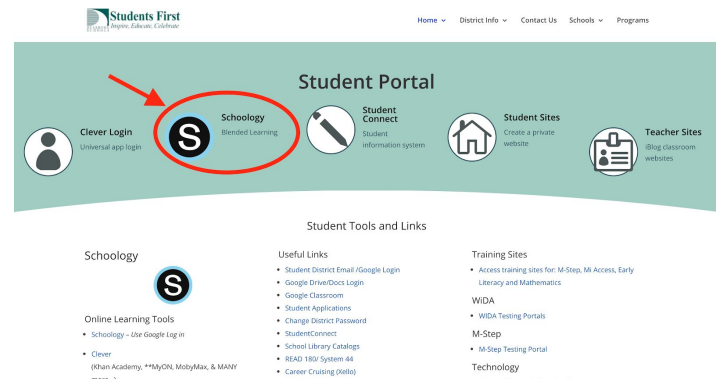

Name:

This year Dearborn Public Schools will be using Schoolology. All of our assignments, resources and communications will be available there! Assignments will also be submitted by students through Schoolology. **Here's how to log on:**

Step 1:

Go to: <https://dearbornschools.schoolology.com/>

OR

<https://dearbornschools.org/> and navigate to the **Student Portal** and then to **Schoolology**

Step 2:

Log in using your school credentials: **(this is your 8 digit student # also known as your email)**

_____@dearbornschools.org

Password: _____ **(this is your child's birthday MMDDYYYY)**