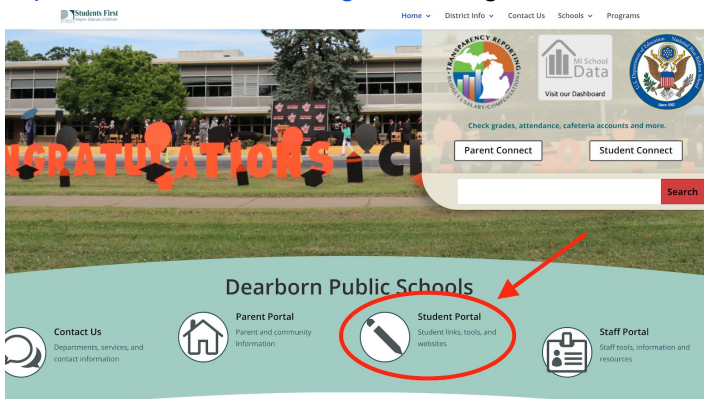

Name:

This year Dearborn Public Schools will be using Schoolology. All of our assignments, resources and communications will be available there! Assignments will also be submitted by students through Schoolology. **Here's how to log on:**

Step 1:

Go to: <https://dearbornschools.schoolology.com/>

OR

<https://dearbornschools.org/> and navigate to the **Student Portal** and then to **Schoolology**

Step 2:

Log in using your school credentials: **(this is your 8 digit student # also known as your email)**

_____@dearbornschools.org

Password: _____ **(this is your child's birthday MMDDYYYY)**