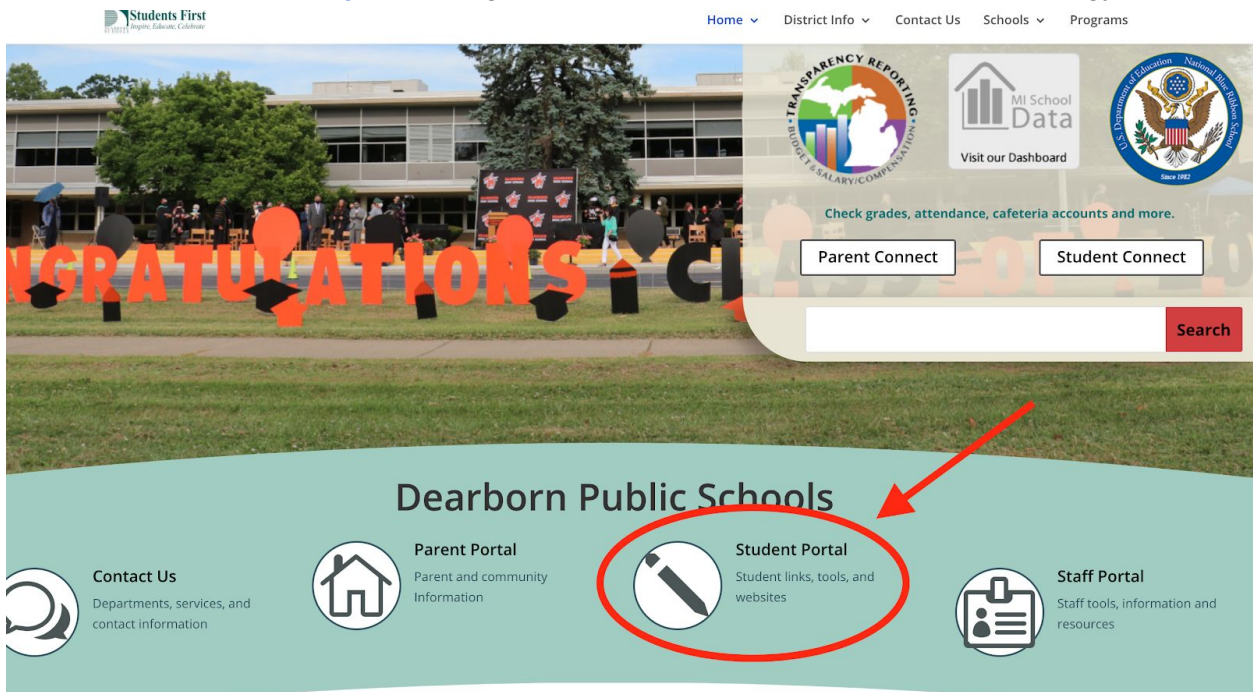

Name:

This year Dearborn Public Schools will be using Schoolology. All of our assignments, resources and communications will be available there! Assignments will also be submitted by students through Schoolology.

Here's how to log on:

Step 1:

Go to: <https://dearbornschools.schoolology.com/>

OR

<https://dearbornschools.org/> and navigate to the Student Portal and then to Schoolology

Name:

Student Portal

Clever Login
Universal app login