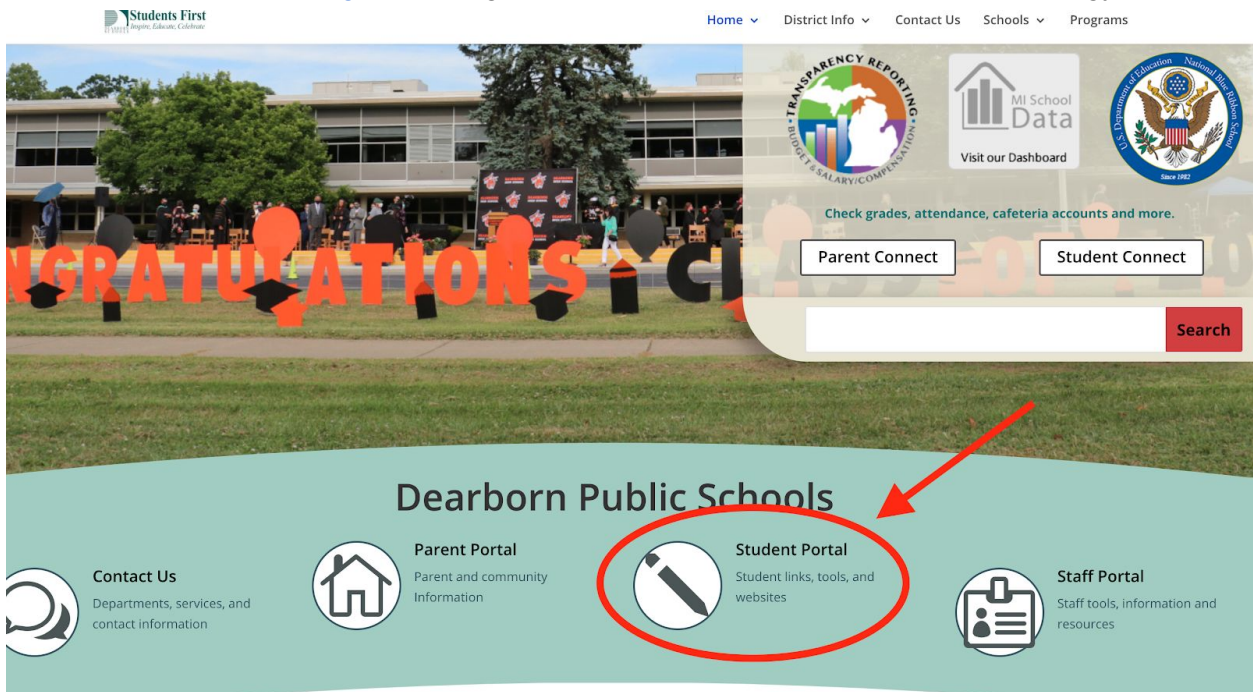

Name:

This year Dearborn Public Schools will be using Schoolology. All of our assignments, resources and communications will be available there! Assignments will also be submitted by students through Schoolology.

Here's how to log on:

**Step 1:**

Go to: <https://dearbornschools.schoolology.com/>

OR

<https://dearbornschools.org/> and navigate to the Student Portal and then to Schoolology

Name:

### Student Tools and Links