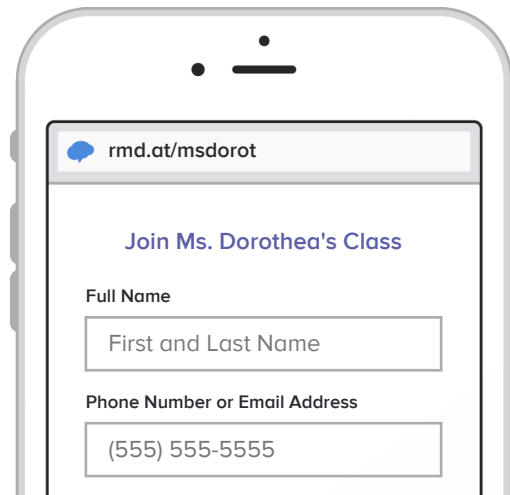

# Sign up for important updates from Mrs. Erisman.

Get information for **Howe Trainable Center And Montessori** right on your phone—not on handouts.

Pick a way to receive messages for **Ms. Dorothea's Class**:

**A** If you have a smartphone, get push notifications.

On your iPhone or Android phone, open your web browser and go to the following link:

[rmd.at/msdorot](http://rmd.at/msdorot)

Follow the instructions to sign up for Remind. You'll be prompted to download the mobile app.