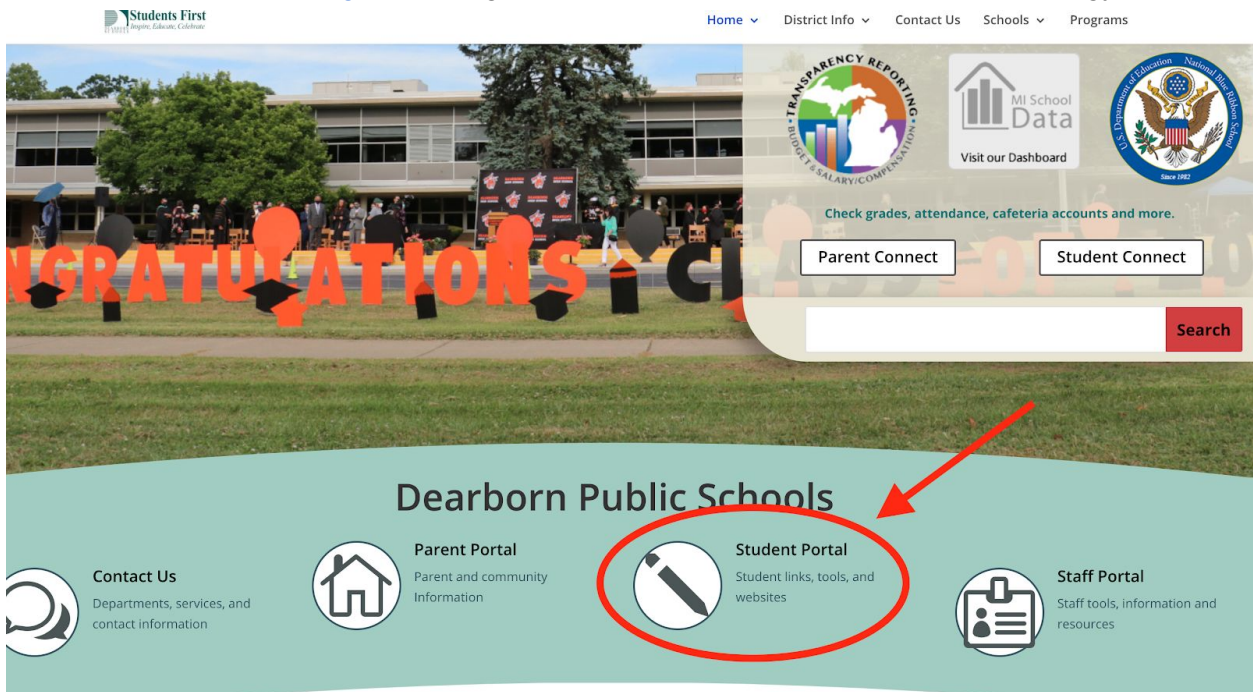

Name:

This year Dearborn Public Schools will be using Schoolology. All of our assignments, resources and communications will be available there! Assignments will also be submitted by students through Schoolology.

Here's how to log on:

Step 1:

Go to: <https://dearbornschools.schoolology.com/>

OR

<https://dearbornschools.org/> and navigate to the Student Portal and then to Schoolology

Name:

Student Portal

-  **Clever Login**
Universal app login
-  **Schoolology**
Blended Learning
-  **Student Connect**
Student information system
-  **Student Sites**
Create a private website
-  **Teacher Sites**
iBlog classroom websites