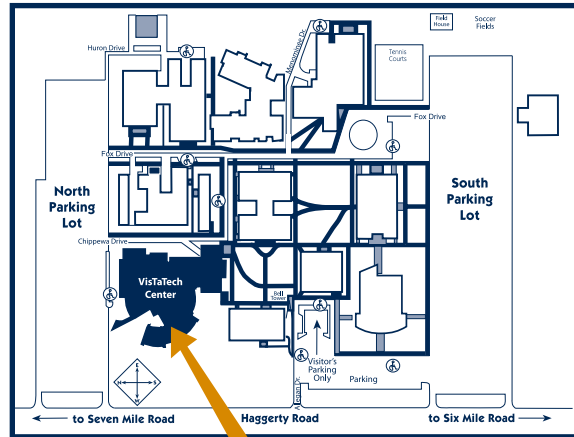

Questions to Ask!

- What are the admission requirements and what do I need to do to be accepted?
- How much does it cost—tuition, fees, and room/board—to attend your school?
- What scholarships and/or financial aid are available?
- How many students are on campus and what is the average class size?
- Does your college offer housing? If so, what choices are available? Will I have a roommate? How are roommates selected?
- Do most students graduate in four years?
- What academic resources do you offer if I need extra help?
- Is there an honors program for advanced students?
- What traditions make your campus special?
- How can I arrange a campus tour?
- What clubs, extracurricular activities, or other “extras” are available to students?

College Night Location!

Schoolcraft College Campus Map

College Night Here!

BOARD OF TRUSTEES

Brian D. Broderick	Chair
Carol M. Strom	Vice Chair
Joan A. Gebhardt	Secretary
Terry Gilligan	Treasurer
Gretchen Alaniz	Trustee
Dillon E. Breen	Trustee
William P. Erwin, Jr.	Trustee
Conway A. Jeffress, Ph.D., President	

More than
**80 COLLEGES
& UNIVERSITIES**
will be in attendance

COLLEGE
night [2019]

TUESDAY
October 1, 2019
[6-8 PM]

Find your

PERFECT COLLEGE FIT!

Financial Aid information will be available

Schoolcraft
College

www.schoolcraft.edu

**HOSTED BY SCHOOLCRAFT COLLEGE
IN THE VISTATECH CENTER**

18600 Haggerty Road | Livonia, Michigan