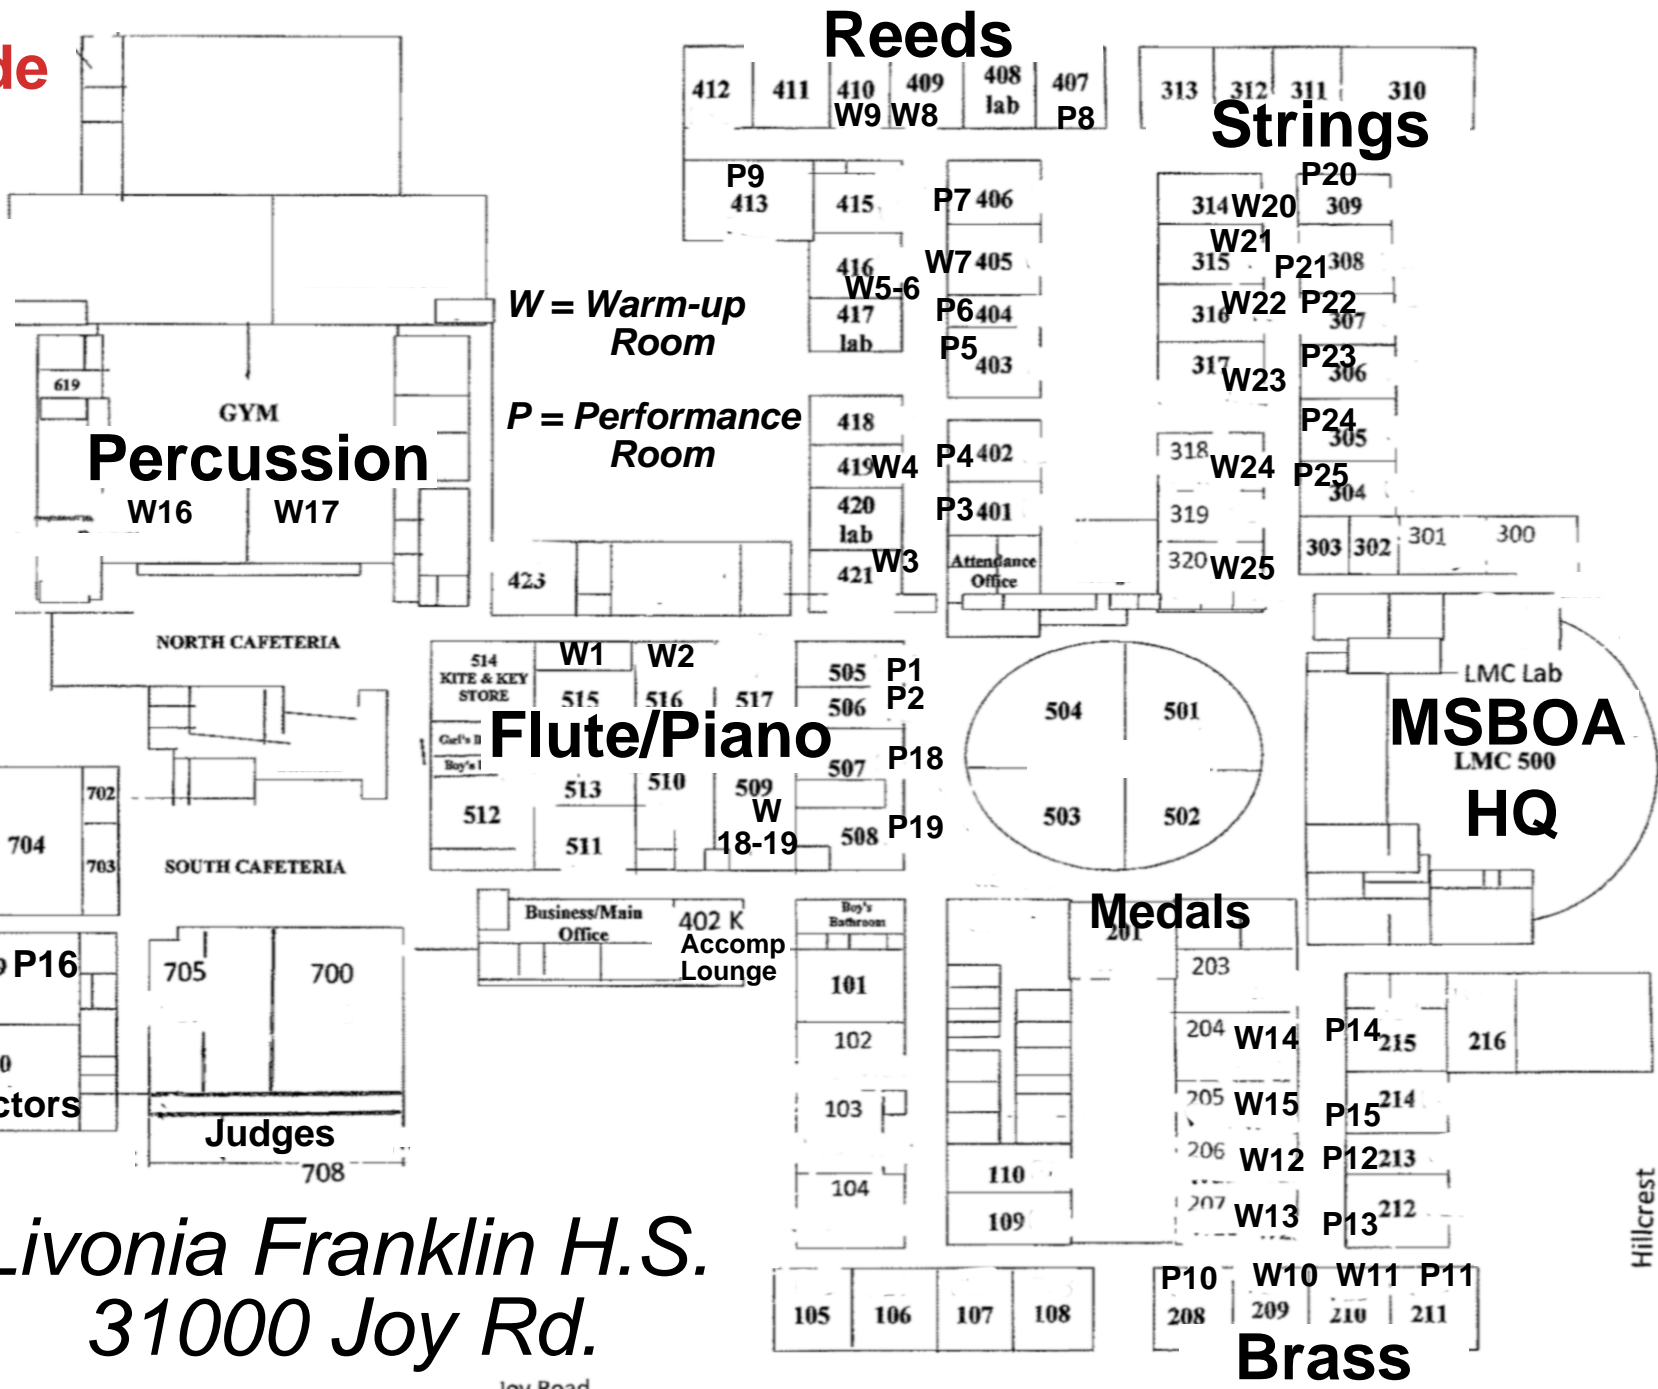

Middle School Solo & Ensemble 2020

Scan QR Code to find your section

Livonia Franklin H.S.
31000 Joy Rd.

Joy Road

Hillcrest